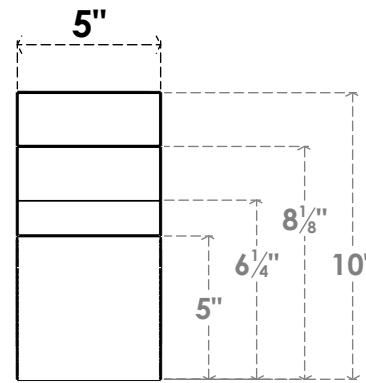

ITEM NUMBER: BRCPO050X10000X10000MON

5"W X 10"D X 10"H MONTEREY ARCHITECTURAL GRADE PVC OPEN BRACE

SIDE PROFILE

FRONT PROFILE

ISOMETRIC

EKENA MILLWORK
2300 WEST MAIN ST.
CLARKSVILLE, TX 75426
TOLL FREE: 866-607-0453
WWW.EKENAMILLWORK.COM