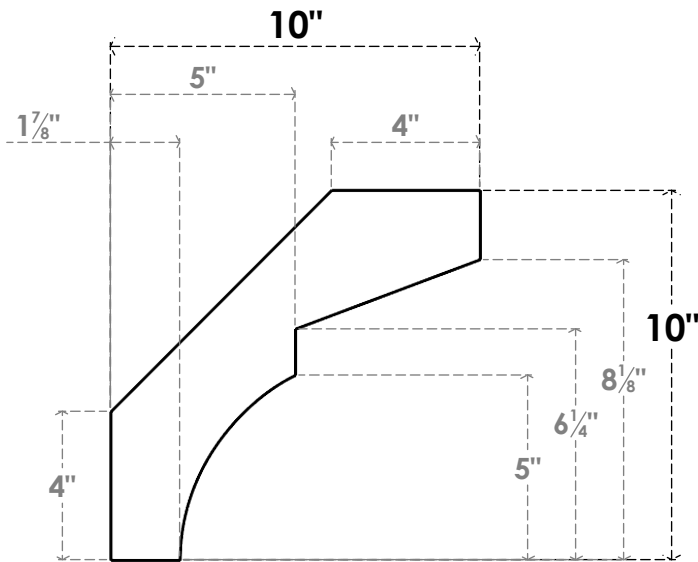

ITEM NUMBER: BRCPO050X10000X10000MON

5"W X 10"D X 10"H MONTEREY ARCHITECTURAL GRADE PVC OPEN BRACE

SIDE PROFILE

FRONT PROFILE

ISOMETRIC

EKENA MILLWORK
2300 WEST MAIN ST.
CLARKSVILLE, TX 75426
TOLL FREE: 866-607-0453
WWW.EKENAMILLWORK.COM