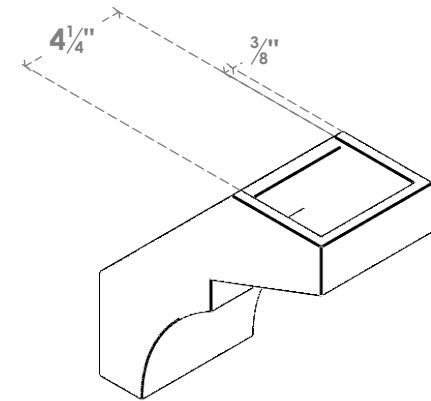

ITEM NUMBER: BRCPO050X10000X10000MON

5"W X 10"D X 10"H MONTEREY ARCHITECTURAL GRADE PVC OPEN BRACE

SIDE PROFILE

FRONT PROFILE

ISOMETRIC

EKENA MILLWORK
2300 WEST MAIN ST.
CLARKSVILLE, TX 75426
TOLL FREE: 866-607-0453
WWW.EKENAMILLWORK.COM